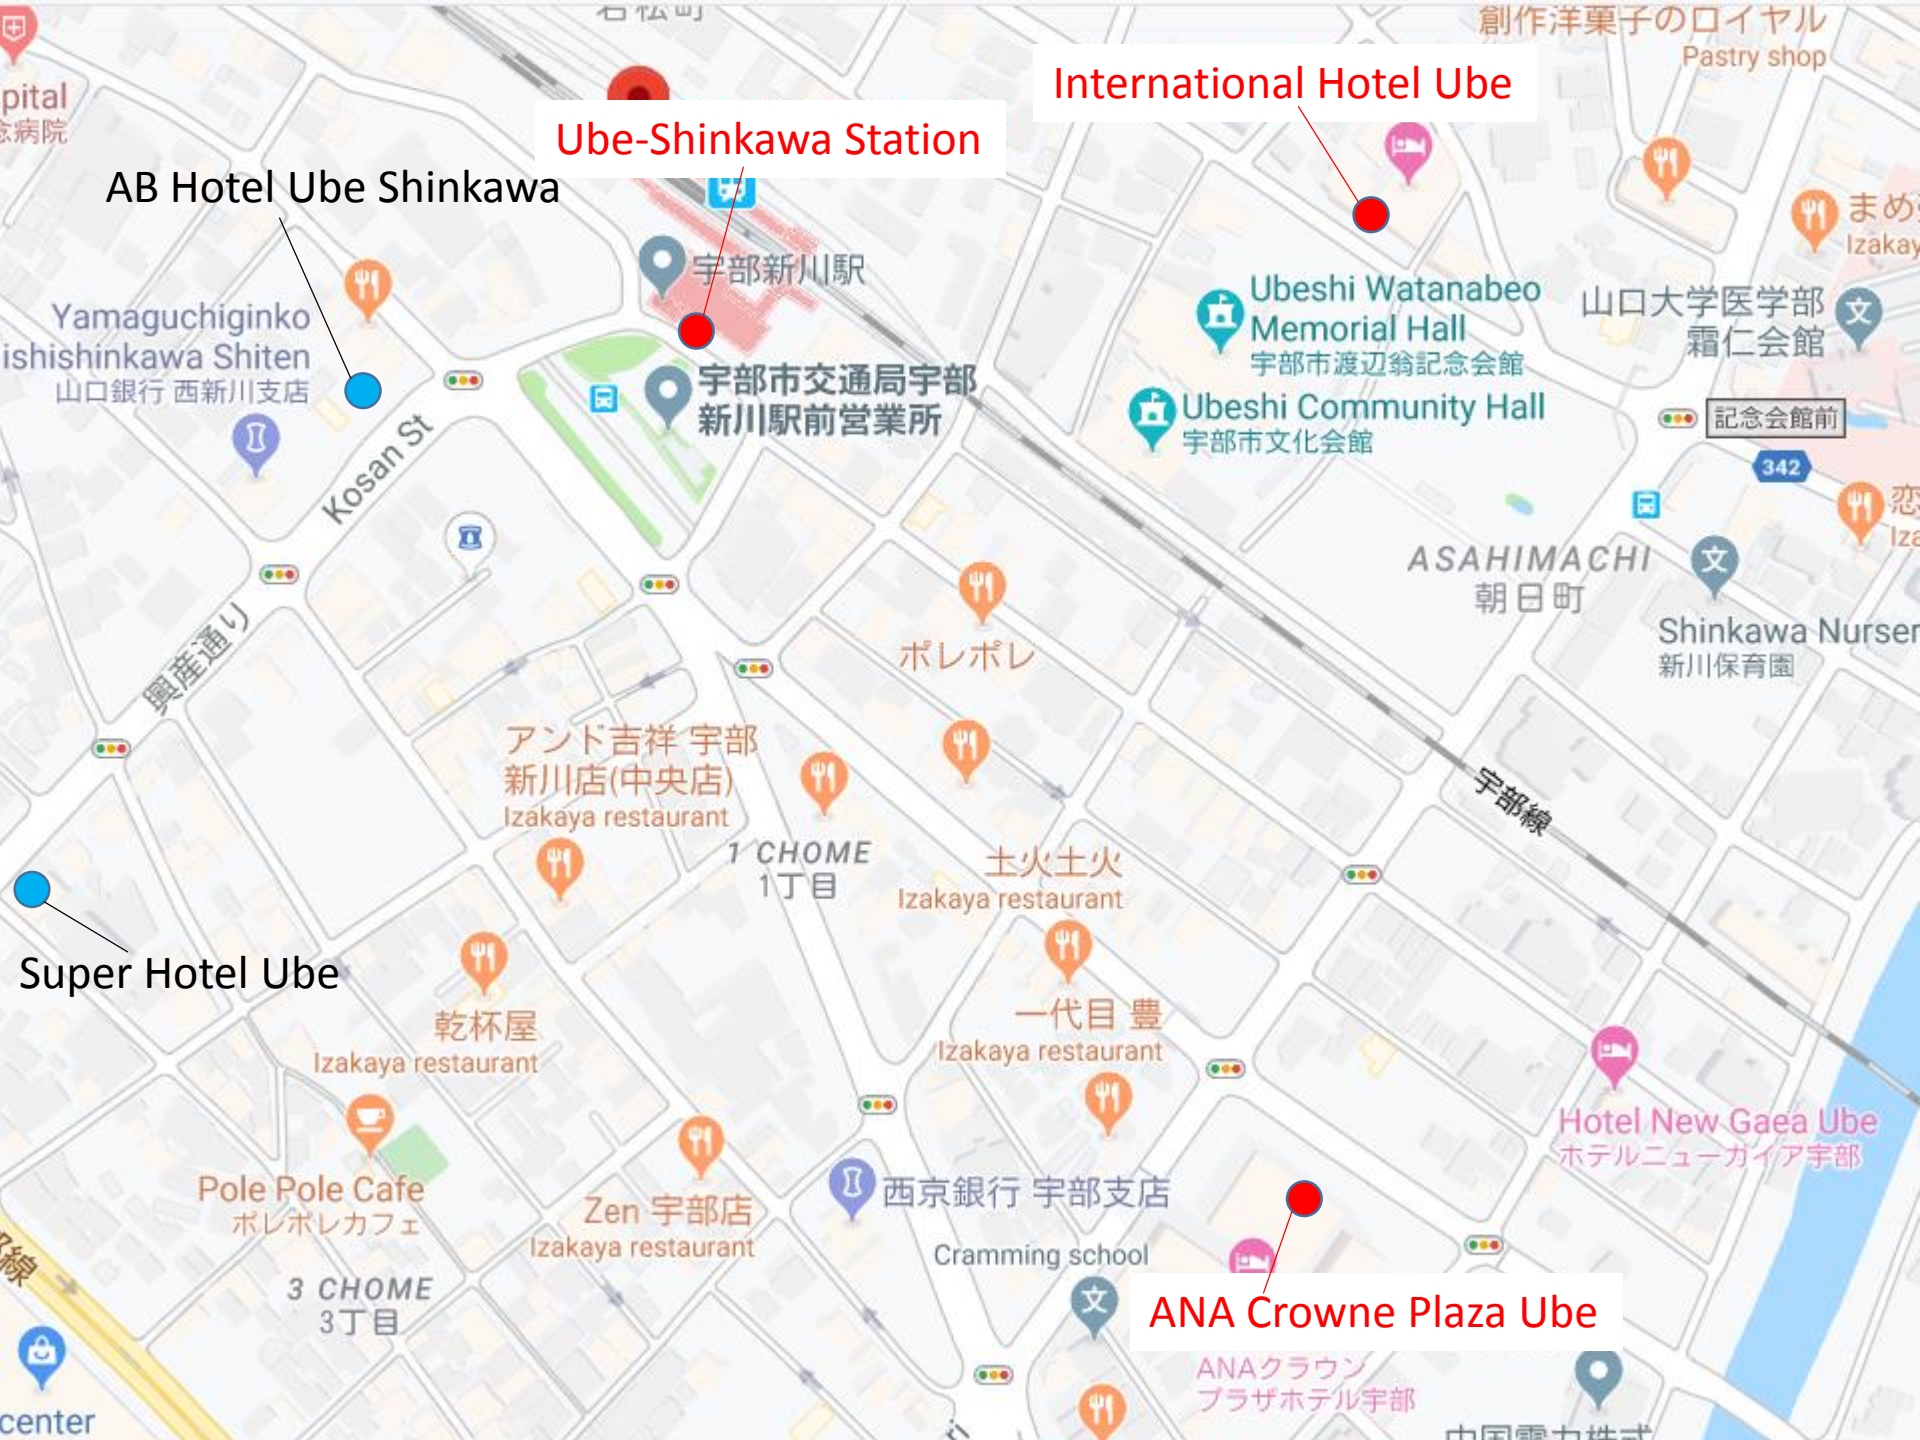

ILASS-Asia 2019 & ILASS-Japan 2019 Complimentary Shuttle Bus Timetable

Date	Bus name	Departure time	From	To
Dec. 21	A	7:45	International Hotel Ube	Yamaguchi Univ. (Tokiwa)
	B	8:00	ANA Crowne Plaza Ube	Yamaguchi Univ. (Tokiwa)
	A	8:15	Ube-shinkwa Stn.	Yamaguchi Univ. (Tokiwa)
	B	8:30	Ube-shinkwa Stn.	Yamaguchi Univ. (Tokiwa)
	A	19:45	Yamaguchi Univ. (Tokiwa)	International Hotel Ube
	B	20:00	Yamaguchi Univ. (Tokiwa)	ANA Crowne Plaza Ube
	A	20:15	Yamaguchi Univ. (Tokiwa)	Ube-Shinkwa Stn.
	B	20:30	Yamaguchi Univ. (Tokiwa)	Ube-Shinkwa Stn.
Dec. 22	A	7:45	International Hotel Ube	Yamaguchi Univ. (Tokiwa)
	B	8:00	ANA Crowne Plaza Ube	Yamaguchi Univ. (Tokiwa)
	A	8:15	Ube-shinkwa Stn.	Yamaguchi Univ. (Tokiwa)
	B	8:30	Ube-shinkwa Stn.	Yamaguchi Univ. (Tokiwa)
	A	8:45	Ube-shinkwa Stn.	Yamaguchi Univ. (Tokiwa)
	A	18:00	Yamaguchi Univ. (Tokiwa)	International Hotel Ube
	B	18:10	Yamaguchi Univ. (Tokiwa)	International Hotel Ube
	C	18:20	Yamaguchi Univ. (Tokiwa)	International Hotel Ube
(A)*	(18:30)	(Yamaguchi Univ. (Tokiwa))	(International Hotel Ube)	
Dec. 23	A	7:45	International Hotel Ube	Yamaguchi Univ. (Tokiwa)
	B	8:00	ANA Crowne Plaza Ube	Yamaguchi Univ. (Tokiwa)
	A	8:15	Ube-shinkwa Stn.	Yamaguchi Univ. (Tokiwa)
	B	8:30	Ube-shinkwa Stn.	Yamaguchi Univ. (Tokiwa)
	A	8:45	Ube-shinkwa Stn.	Yamaguchi Univ. (Tokiwa)
	A	16:30	Yamaguchi Univ. (Tokiwa)	Yamaguchi-Ube Airport
	B	16:30	Yamaguchi Univ. (Tokiwa)	Shin-Yamaguchi Stn.
	(A)*	(17:00)	(Yamaguchi Univ. (Tokiwa))	(Ube-Shinkwa Stn.>Shin-Yamaguchi Stn.)

* Operation will be decided considering the situation.

International Hotel Ube

Ube-Shinkawa Station

AB Hotel Ube Shinkawa

ANA Crowne Plaza Ube

Super Hotel Ube